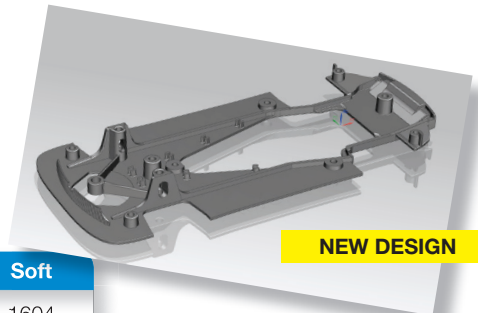

NEW DESIGN

Chassis compounds	Extra Hard	Hard	Medium	Soft
Mercedes-AMG	1607	1606	1605	1604

MOSLER MT900 R

0079-80AW/SW/IL

Mosler MT900 R
Zolder 2008 #24

0094 AW/SW

Mosler MT900 R
6th Salvatore Noviello Anniversary #64